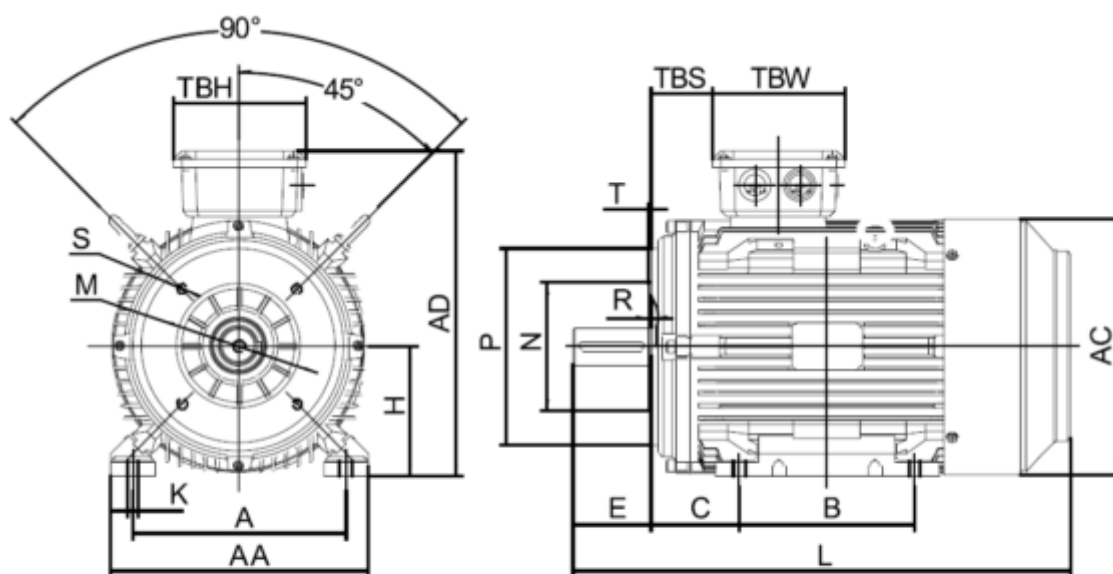

# Data Sheet

Article number: 250300075416

Description: Kleedrive T3C 802-4 0.75KW 1400 rpm  
3x230/400V 50HZ IP55 B34 Eff=82,5%

## Measures

A = 125	F = 6	P = Ø120
AA = 154	G = 15.5	R = 0
AC = Ø158	H = 80	S = -
AD = 214	HD = 134	T = M6
B = 100	K = Ø9	TBH = 114
C = 50	L = 290	TBS = 43
D = Ø19	M = Ø100	TBW = 114
E = 40	N = Ø80	