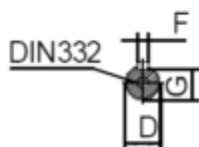

# Data Sheet

Article number: 250300075416

Description: Kleedrive T3C 802-4 0.75KW 1400 rpm  
3x230/400V 50HZ IP55 B34 Eff=82,5%

## Measures

A = 125	F = 6	P = Ø120
AA = 154	G = 15.5	R = 0
AC = Ø158	H = 80	S = -
AD = 214	HD = 134	T = M6
B = 100	K = Ø9	TBH = 114
C = 50	L = 290	TBS = 43
D = Ø19	M = Ø100	TBW = 114
E = 40	N = Ø80	